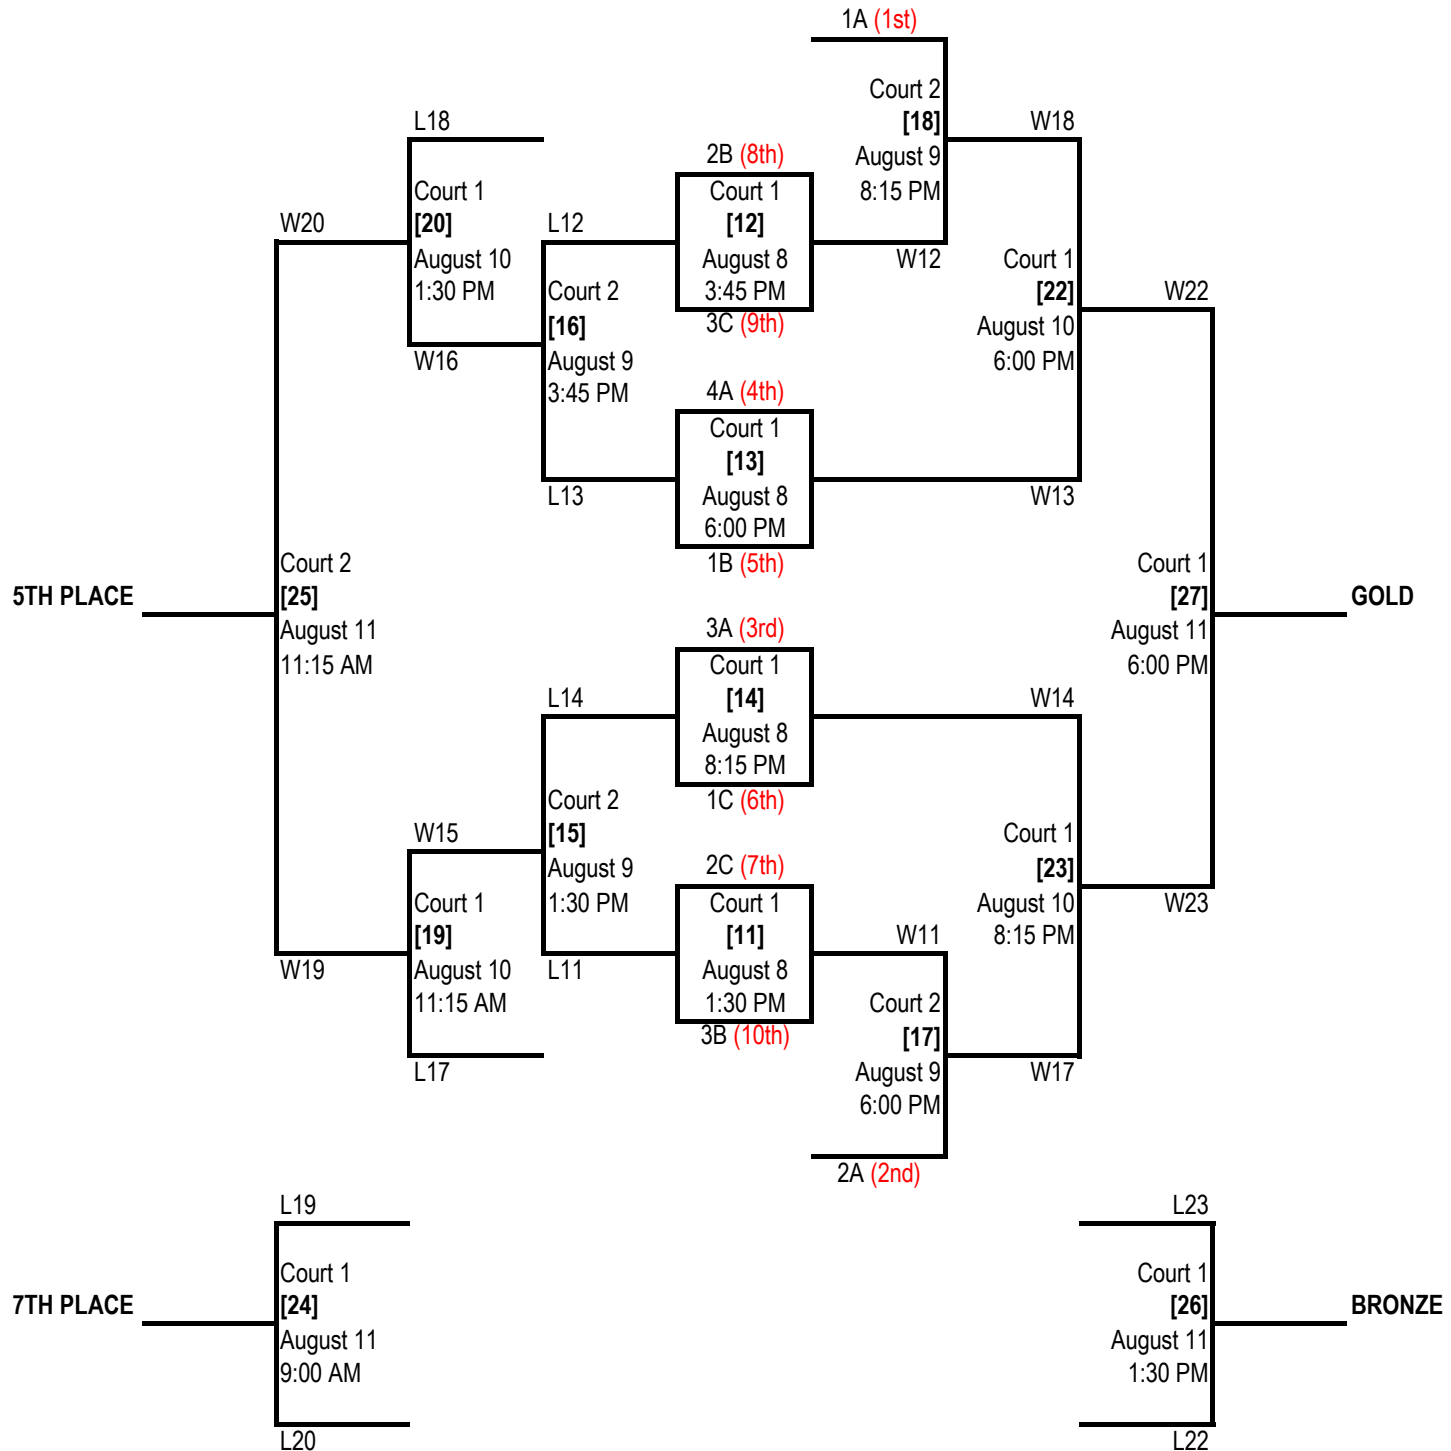

2018 17U GIRL'S NATIONAL CHAMPIONSHIP

AUGUST 6-11, 2018 | FREDERICTON, NB

17U POOLS		
POOL A	POOL B	POOL C
1 - QC	5 - NB	6 - SK
2 - ON	8 - BC	7 - NS
3 - MB	10 - PE	9 - NL
4 - AB		

SEEDING GAMES ARE PLAYED WITHIN 3 POOLS				
GAME #	DATE	TIME	LOCATION	POOL A
[3]	August 6	1:30 PM	Court 1	1 vs 4
[4]	August 6	3:45 PM	Court 1	2 vs 3
[7]	August 7	9:00 AM	Court 2	L4 vs L3
[8]	August 7	11:15 AM	Court 2	W3 vs W4
GAME #	DATE	TIME	LOCATION	POOL B
[2]	August 6	11:15 AM	Court 1	8 vs 10
[6]	August 6	8:15 PM	Court 1	10 vs 5
[10]	August 7	3:45 PM	Court 2	5 vs 8
GAME #	DATE	TIME	LOCATION	POOL C
[1]	August 6	9:00 AM	Court 1	7 vs 9
[5]	August 6	6:00 PM	Court 2	9 vs 6
[9]	August 7	1:30 PM	Court 2	6 vs 7

ALL 10 TEAMS ARE RE-RANKED AND MOVE INTO THE PLAYOFF ROUND

TEAMS ELIMINATED FROM PLAYOFF ROUND PLAY ONE GAME FOR PLACING

GAME #	DATE	TIME	LOCATION	TEAMS
[21]	August 10	3:45 PM	Court 1	L16 vs L15