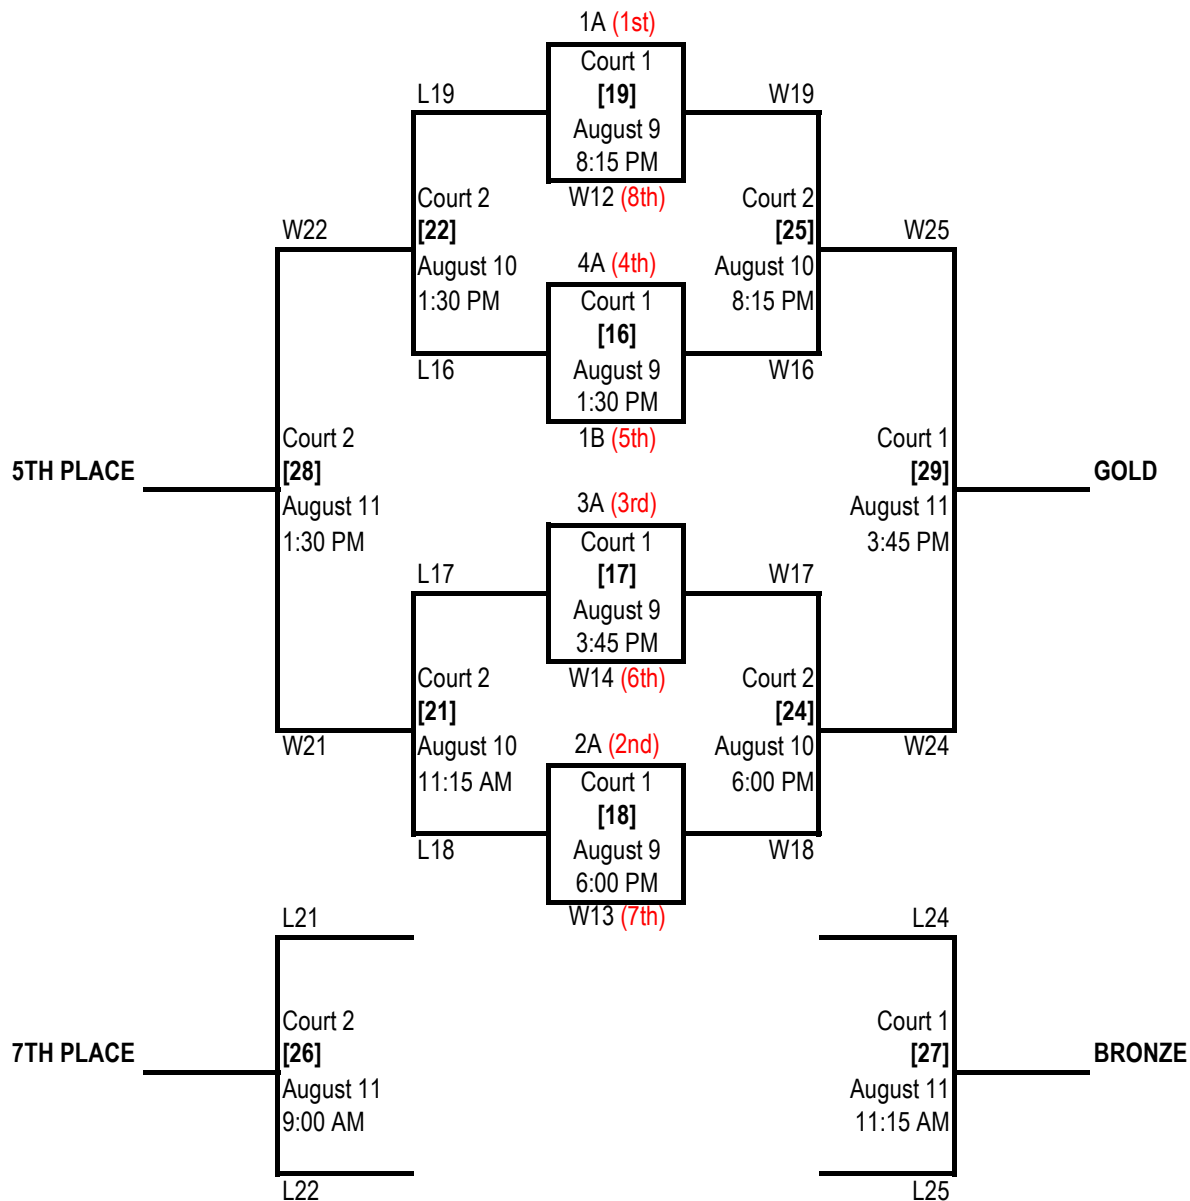

2018 15U GIRL'S NATIONAL CHAMPIONSHIP

AUGUST 6-11, 2018 | FREDERICTON, NB

15U POOLS		
POOL A	POOL B	POOL C
1 - ON	5 - AB	6 - MB
2 - QC	8 - NB	7 - NL
3 - SK	11 - NT	9 - NS
4 - BC		10 - PE

SEEDING GAMES ARE PLAYED WITHIN 3 POOLS				
GAME #	DATE	TIME	LOCATION	POOL A
[4]	August 6	3:45 PM	Court 2	2 vs 3
[6]	August 6	8:15 PM	Court 2	1 vs 4
[10]	August 7	3:45 PM	Court 1	L4 vs L6
[11]	August 8	1:30 PM	Court 2	W6 vs W4
GAME #	DATE	TIME	LOCATION	POOL B
[1]	August 6	9:00 AM	Court 2	11 vs 5
[5]	August 6	6:00 PM	Court 1	8 vs 11
[9]	August 7	1:30 PM	Court 1	5 vs 8
GAME #	DATE	TIME	LOCATION	POOL C
[2]	August 6	11:15 AM	Court 2	7 vs 9
[3]	August 6	1:30 PM	Court 2	6 vs 10
[7]	August 7	9:00 AM	Court 1	L2 vs L3
[8]	August 7	11:15 AM	Court 1	W3 vs W2

**BOTTOM 6 TEAMS ARE RE-RANKED AND MOVE INTO THE PLAYOFF ROUND, TOP 5 TEAMS GET A BYE
3 WINNERS MOVE INTO THE TOP 8, BOTTOM 3 PLAY A ROUND ROBIN FOR PLACING**

GAME #	DATE	TIME	LOCATION	TEAMS
[12]	August 8	3:45 PM	Court 2	2B vs 3C
[13]	August 8	6:00 PM	Court 2	2C vs 4C
[14]	August 8	8:15 PM	Court 2	1C vs 3B

TOP 8 TEAMS PLAY A SINGLE ELIMINATION CONSOLATION

BOTTOM 3 TEAMS PLAY A ROUND ROBIN FOR PLACING

GAME #	DATE	TIME	LOCATION	TEAMS
[15]	August 9	11:15 AM	Court 1	L12 vs L13
[20]	August 10	9:00 AM	Court 2	L14 vs L12
[23]	August 10	3:45 PM	Court 2	L13 vs L14